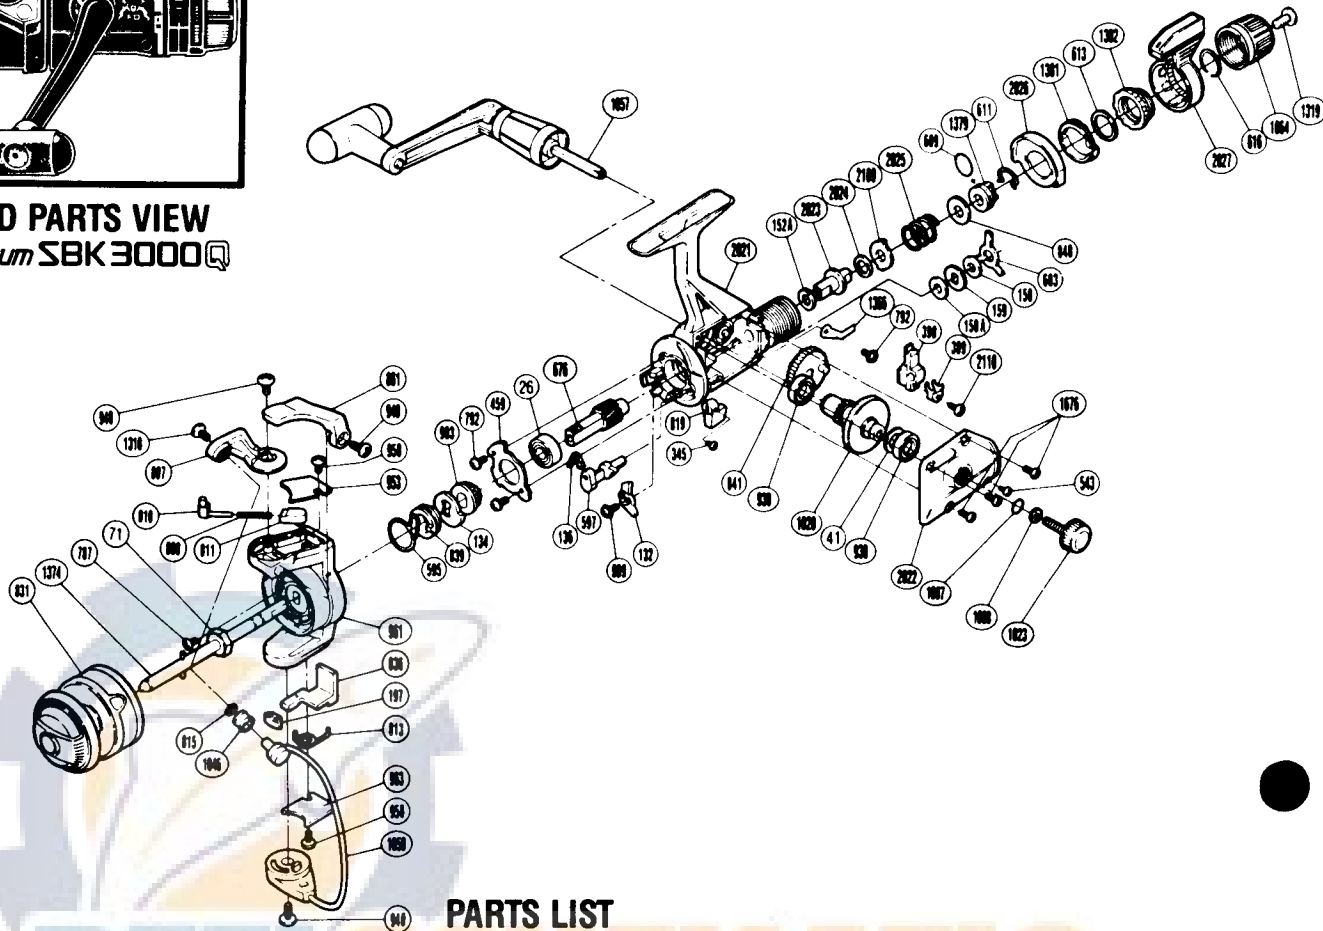

EXPLODED PARTS VIEW

Black Magnum SBK 3000

PARTS LIST

PART # DESCRIPTION

RD 0026	Ball Bearing
RD 0041	Drive Gear Washer
RD 0071	Rotor Nut
RD 0132	Anti-Reverse Pawl Assembly
RD 0134	Anti-Reverse Ratchet
RD 0136	Anti-Reverse Cam Spring
RD 0150	Drag Washer "C1" (Black)
RD 0150A	Drag Washer "C2" (White)
RD 0152A	Drag Washer "D2" (White)
RD 0159	Click Gear
RD 0197	Bail Trip Slide Cam
RD 0345	Anti-Reverse Lever Screw
RD 0389	Oscillating Slider Retainer
RD 0390	Oscillating Slider
RD 0459	Bearing Retainer
RD 0543	Side Cover Screw (B)
RD 0595	Anti-Reverse Pawl Spring
RD 0597	Anti-Reverse Cam
RD 0603	Eared Washer "BF"
RD 0609	"O" Ring
RD 0611	Hold Click Spring
RD 0613	Fightin' Pressure Screw Washer
RD 0616	Lever Hold Spring
RD 0676	Pinion Gear

PART # DESCRIPTION

RD 0787	Nut Lock Screw
RD 0792	Bearing Retainer Screw
RD 0807	Bail Arm
RD 0808	Bail Spring
RD 0810	Bail Spring Guide A
RD 0811	Bail Spring Guide B
RD 0813	Lever Spring
RD 0815	Line Roller Washer
RD 0819	Anti-Reverse Lever (Black)
RD 0831	Spool Assembly (Universal)
RD 0836	Bail Trip Lever
RD 0839	Anti-Reverse Spring Holder
RD 0841	Oscillating Gear
RD 0848	Drag Spring Washer "A"
RD 0861	Quick-Fire II Trigger
RD 0903	Pinion Spacer
RD 0930	Ball Bearing
RD 0940	Bail Trip Cam Screw
RD 0949	Trigger Screw
RD 0953	Bail Spring Cover
RD 0958	Bail Trip Cover Screw
RD 0961	Rotor
RD 0963	Bail Trip Cover
RD 0999	Anti-Reverse Pawl Screw
RD 1007	Lock Washer Retainer

PART # DESCRIPTION

RD 1008	Handle Lock Washer
RD 1020	Drive Gear
RD 1023	Handle Screw Cap
RD 1046	Sic Ceramic Roller
RD 1057	Handle Assembly
RD 1059	Bail Assembly
RD 1064	Drag Knob
RD 1310	Line Roller Screw
RD 1319	Drag Knob Screw
RD 1366	Drag Click
RD 1374	Main Shaft
RD 1379	Pressure Screw
RD 1381	Lever Click Gear
RD 1382	Fightin' Pressure Screw
RD 1676	Side Cover Screw
RD 2021	Body
RD 2022	Side Cover
RD 2023	Drag Shaft
RD 2024	Drag Washer "H2" (White)
RD 2025	Drag Coil Spring
RD 2026	Lever Quadrant
RD 2027	Fightin' Drag II Lever
RD 2109	Eared Washer "B"
RD 2110	Slider Retainer Screw